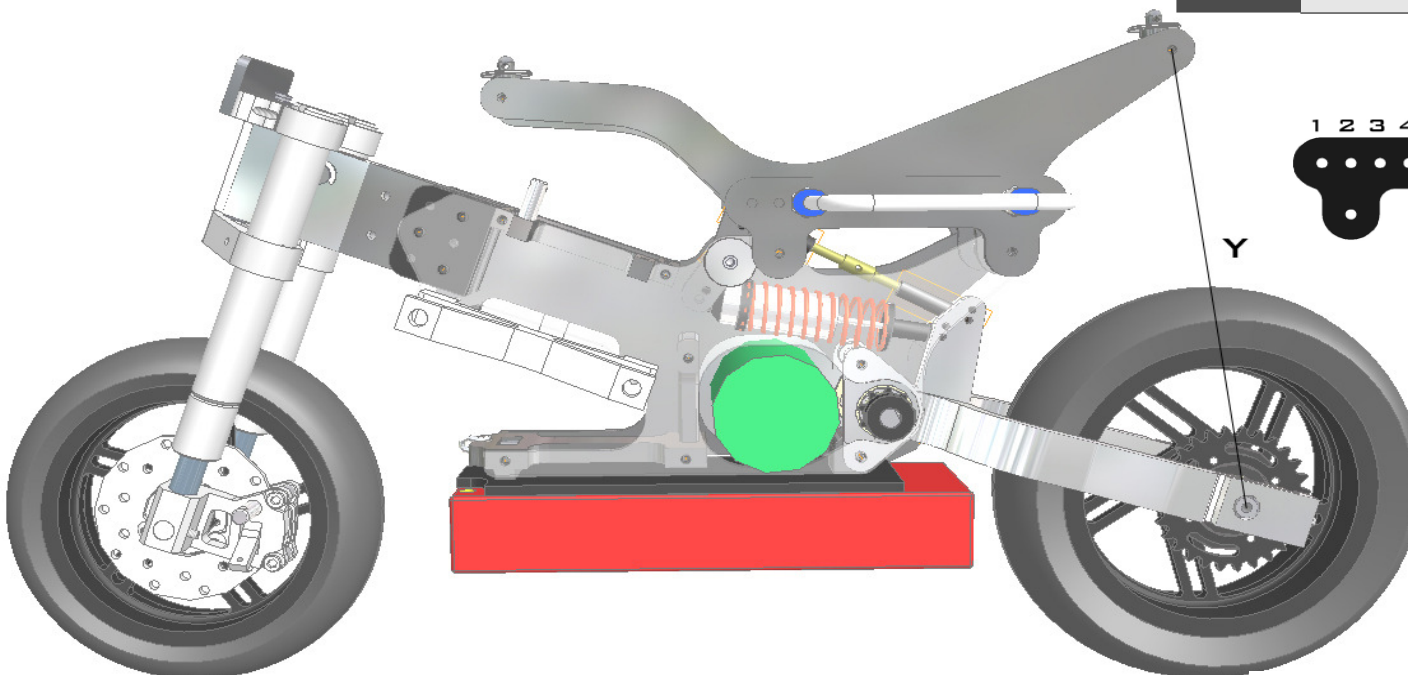

EINIBIKE³-MJÖLNIR

SETUP-SHEET

Track		Date		Conditions		Best Lap		Average	
-------	--	------	--	------------	--	----------	--	---------	--

Steeringdamper			
Typ		Spring	
Pos. Steering		Oil	

Fork	
Spring	
Oil	

Radio settings			
Steering		Expo	
Throttle		Expo	
Brake F.		Brake R.	

Tyres			
Front		Grade	
Rear		Grade	
Heater		Temp	

Drive System	
Motor	
ESC Typ	
Settings	
Cells	
Motor Pinion	
Spur	
Sprocket Front	
Sprocket Rear	

Side bars	
Pos.	
Length	

Rear Suspension					
R-L Thread Rod			Shock absorber		
Length		Y-length		Sping	
Pos. Rocker		Pos. Swingar m		Pos. Rocker	
				Oil	
				Pos. Swingar m	